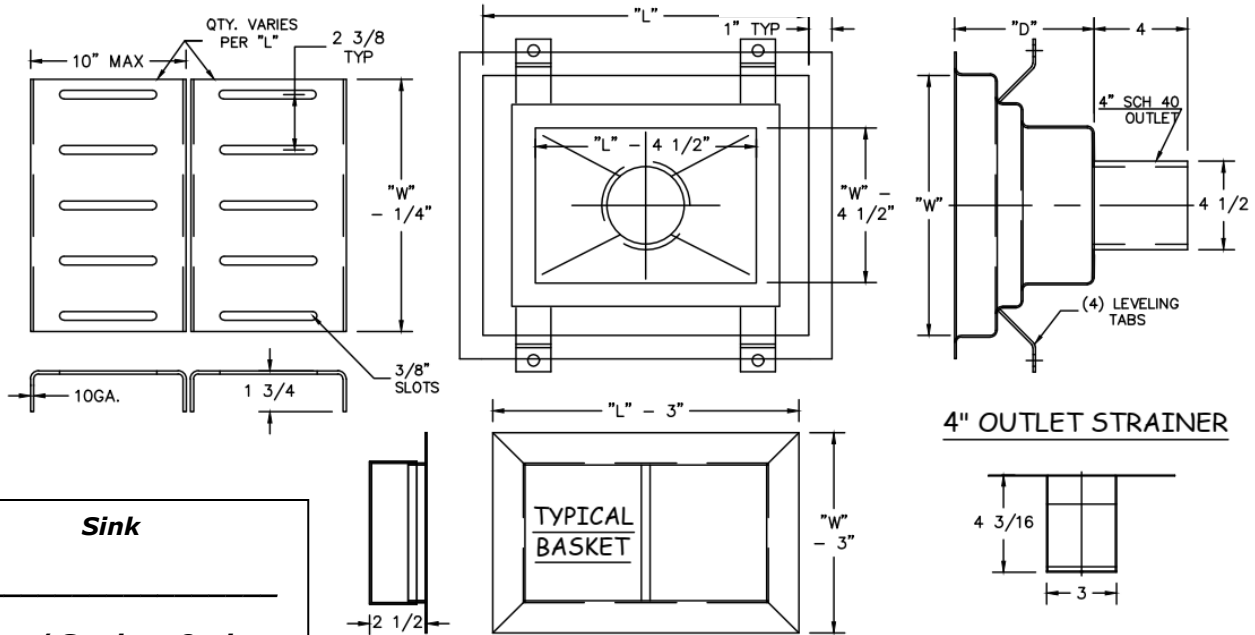

Classic Floor Sink Body

Channel Grating:

10 GA Formed Channels
3/8" Slots on 2-3/8" Centers

Basket: (Optional)

Perforated Body Basket
1/8" holes
2-1/2" deep

Outlet Strainer: (Optional)

Perforated Outlet Strainer - 1/8" holes

Width: "W" (Grate Opening)
Length: "L" (Grate Opening)
Depth: "D"
Outlet: 4" Sch 40
Setting Tabs: 4 Tabs (2 per side)
Finish: Standard Industrial
Material: 14 GA T304 Stainless Steel

Sink

**Basket / Strainer Options
(add to end of Part Number)**