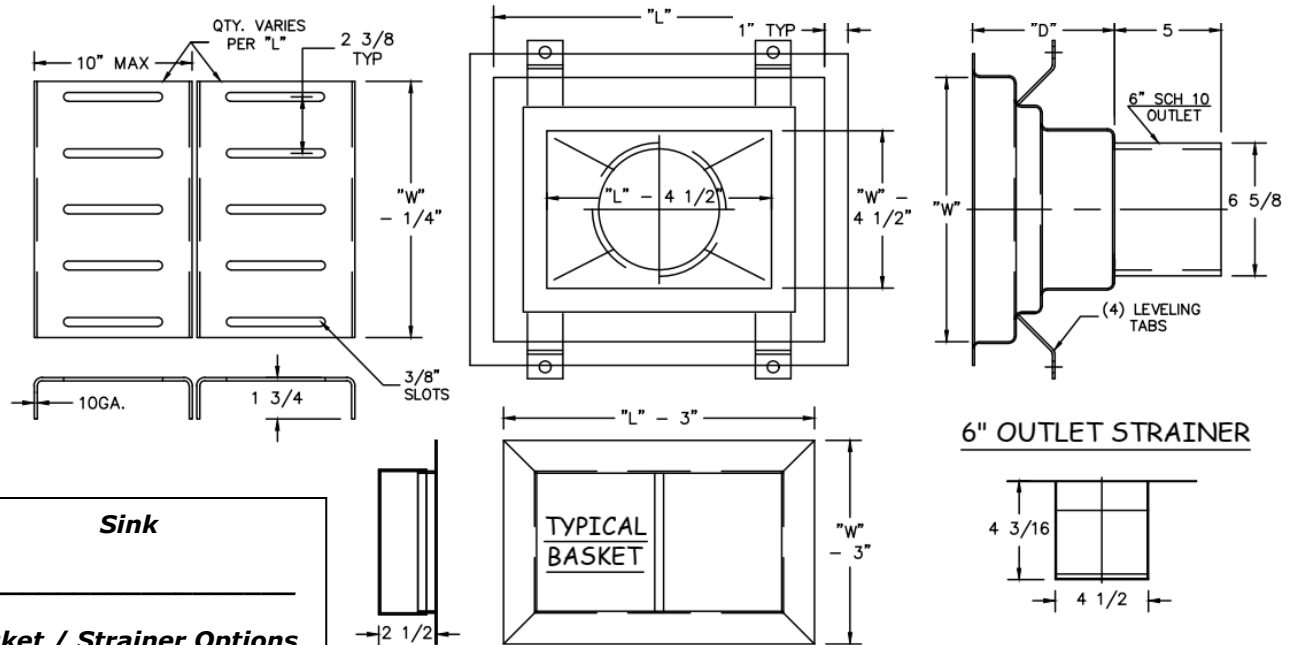

Classic Floor Sink Body

Width: "W" (Grate Opening)
 Length: "L" (Grate Opening)
 Depth: "D"
 Outlet: 6" Sch 10
 Setting Tabs: 4 Tabs (2 per side)
 Finish: Standard Industrial
 Material: 14 GA T304 Stainless Steel

Channel Grating:

10 GA Formed Channels
 3/8" Slots on 2-3/8" Centers

Basket: (Optional)

Perforated Body Basket
 1/8" holes
 2-1/2" deep

Outlet Strainer: (Optional)

Perforated Outlet Strainer - 1/8" holes

Sink

Basket / Strainer Options
(add to end of Part Number)

___ **Basket** **-B**

___ **Strainer** **-S**

___ **Basket & Strainer** **-Y**

Basket / Outlet Strainer for 6" Sch 10 Outlet (if ordered separately)							
		Length {L}					
		12	18	24	30	36	
Width {W}	12	Basket	12-14-276	12-14-277	12-14-278	12-14-279	12-14-280
		Strainer	12-14-309	12-14-309	12-14-309	12-14-309	12-14-309
	18	Basket	NA	12-14-281	12-14-282	12-14-283	12-14-284
		Strainer	NA	12-09-3799	12-09-3799	12-09-3799	12-09-3799
	24	Basket	NA	NA	12-14-285	12-14-286	12-14-287
		Strainer	NA	NA	12-09-3799	12-09-3799	12-09-3799