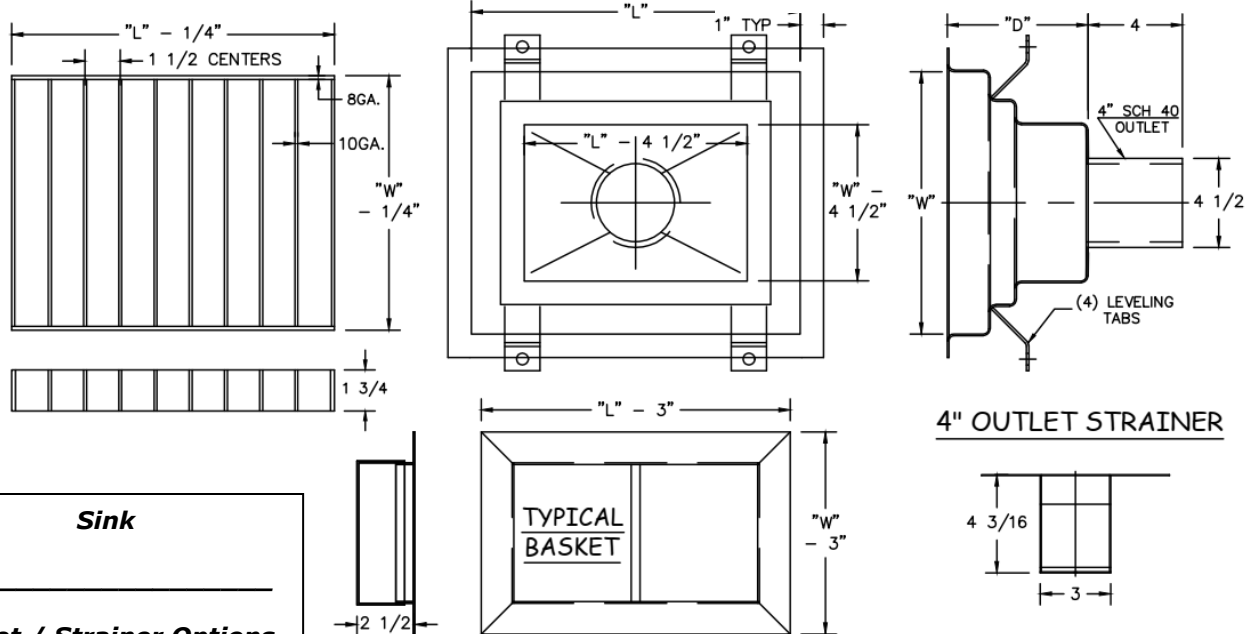

Classic Floor Sink Body

Open Grating:

Width: "W" (Grate Opening)
 Length: "L" (Grate Opening)
 Depth: "D"
 Outlet: 4" Sch 40
 Setting Tabs: 4 Tabs (2 per side)
 Finish: Standard Industrial
 Material: 14 GA T304 Stainless Steel

10 GA Bearing Bars on 1-1/2" centers
 8 GA Side Banding Bars
 Continuous Weld

Basket: (Optional)

Perforated Body Basket
 1/8" holes
 2-1/2" deep

Outlet Strainer: (Optional)

Perforated Outlet Strainer - 1/8" holes