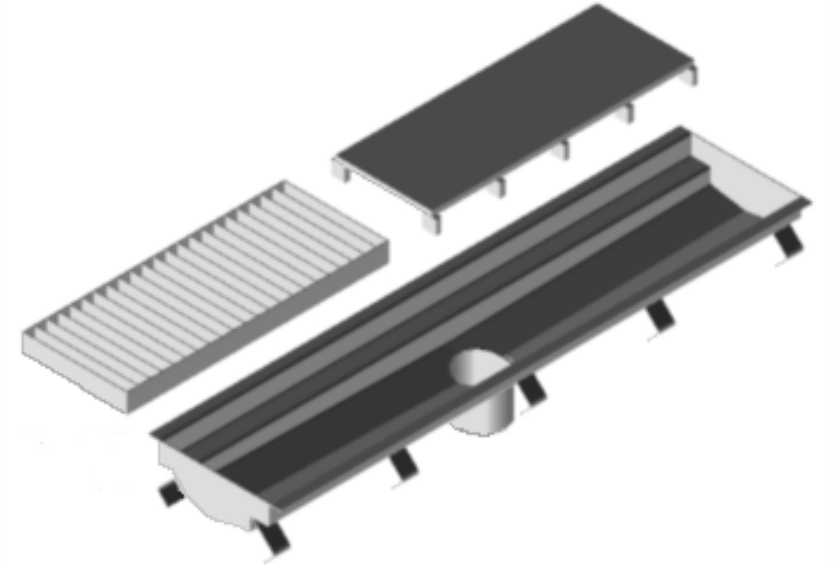

# Classic Trench Drains

- **T304 Stainless Steel 12 GA Body Shipped Completely Welded**
- **Standard Industrial Finish, Welds Sandblasted**
- **Shallow End Depth of 3-5/8" with Two (2) Caps**
- **Pair of Leveling Tabs Located Every 24"**
- **"V" Style Trough Type Slope of 1/4" per foot (or 1/8" per foot)**
- **Two (2) Options for Grating**

- **Open Slot Grate**

- **T304 Stainless Steel**
- **10 GA Bearing Bars on 1-1/2" Centers**
- **8 GA Side Banding Bars**
- **Continuous Welds**
- **Standard Industrial Finish**
- **4' Nominal Length**

- **Solid Plate Grating**

- **T304 Stainless Steel**
- **1/2" Solid Plate**
- **1/2" Inch Drain Gap**
- **Continuous Welded Feet**
- **Standard Industrial Finish**
- **4' Nominal Length**

# Classic 9¼" Wide Trench Drains 3" Outlet