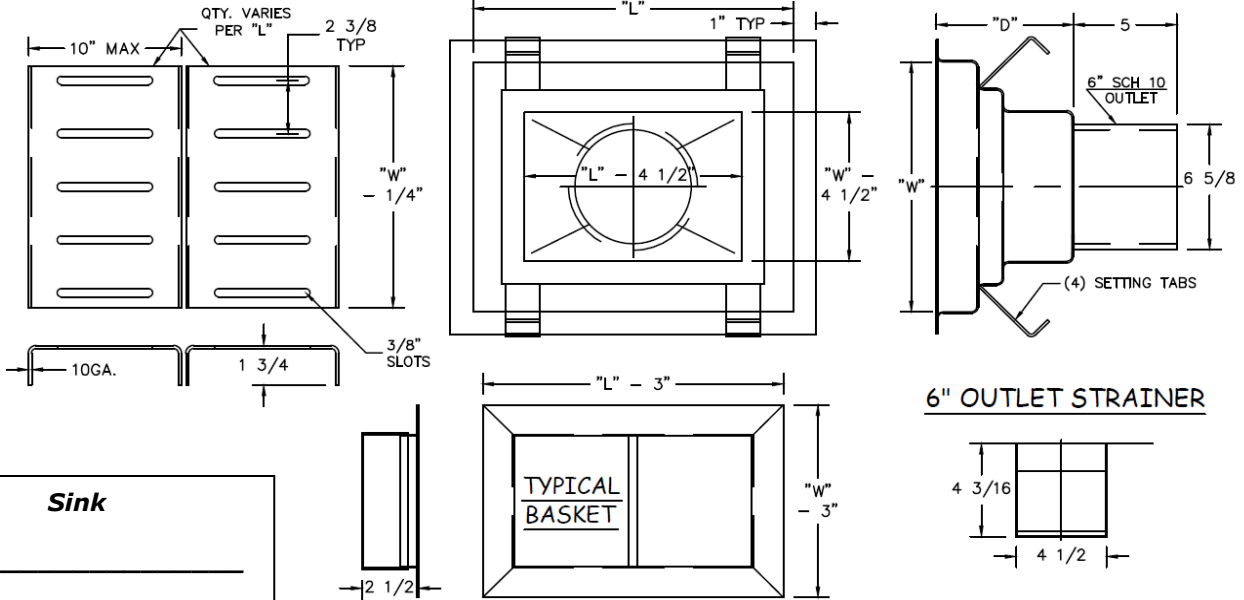

Classic Floor Sink Body

Width: "W" (Grate Opening)
 Length: "L" (Grate Opening)
 Depth: "D"
 Outlet: 6" Sch 10
 Setting Tabs: 4 Tabs (2 per side)
 Finish: Standard Industrial
 Material: 14 GA T304 Stainless Steel

Channel Grating:

10 GA Formed Channels
 3/8" Slots on 2-3/8" Centers

Basket: (Optional)

Perforated Body Basket
 1/8" holes
 2-1/2" deep

Outlet Strainer: (Optional)

Perforated Outlet Strainer - 1/8" holes

Sink

Basket / Strainer Options
(add to end of Part Number)

___ **Basket** -B

___ **Strainer** -S

___ **Basket & Strainer** -Y

Basket / Outlet Strainer for 6" Sch 10 Outlet (if ordered separately)							
		Length {L}					
		12	18	24	30	36	
Width {W}	12	Basket	12-14-276	12-14-277	12-14-278	12-14-279	12-14-280
		Strainer	12-14-309	12-14-309	12-14-309	12-14-309	12-14-309
	18	Basket	NA	12-14-281	12-14-282	12-14-283	12-14-284
		Strainer	NA	12-09-3799	12-09-3799	12-09-3799	12-09-3799
	24	Basket	NA	NA	12-14-285	12-14-286	12-14-287
		Strainer	NA	NA	12-09-3799	12-09-3799	12-09-3799